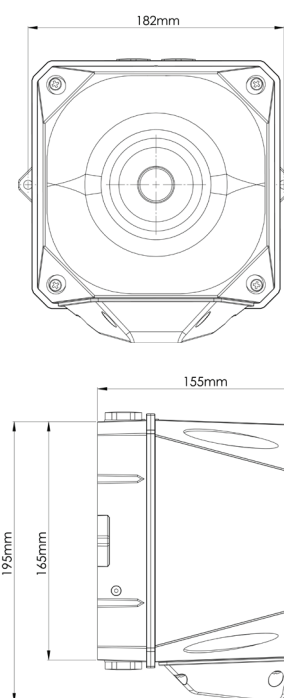

X10 Maxi Sounder Beacon

The X10 Maxi sounder beacon is an industrial signaling alarm, available in 2 fade resistant body colours, 6 LED beacon colours, and low voltage variants. It is certified to IP66 and IP69, and verified to operate at extreme temperatures -30°C to 70°C, and is therefore suitable for use in harsh conditions where a robust industrial sounder beacon is required. The X10 Maxi sounder beacon comes with an Eaton 10 year Extended Warranty and offers up to 120 dB(A) with 102 tones, and a versatile 4 stage alarm to allow you to retrofit to an existing installation.

Technical specifications

| X10 Maxi Sounder Beacon | | |
|-------------------------------------|--|-----------------------------|
| | Low voltage DC / AC product | |
| Rated voltage | 10V - 60V DC | 10V - 30V AC |
| Sounder only* (DIN Tone, High Vol) | 235 - 1600 mA | 650 - 2720 mA |
| AV* (DIN Tone, High Vol, 1Hz Flash) | 250 - 1725 mA | 705 - 2920 mA |
| Sound output | 120dB | |
| Alarm tones | 102 | |
| Alarm stages | 4 | |
| Stage control options | +ve low voltage trigger -ve low voltage trigger +ve supply voltage trigger -ve supply voltage trigger Reverse polarity trigger | Dry /0 volt contact trigger |
| Flash rate | 0.5Hz (30FPM) / 1Hz (60FPM) / Continuous / Off | |
| Operating temperature | -30°C to +70°C | |
| Ingress Protection (IP) rating | IP66 (dust ingress/powerful jets of water) IP69 (dust ingress/steam jet cleaning) | |
| Warranty | 10 years** | |
| Material | UV stabilised polycarbonate ASA | |
| Colour - housing | Red (RAL 3001) Dark grey (RAL7012) | |
| Colour - beacon | Red Magenta Amber Clear Blue Green | |
| Cable entry | Top: 2 x M20 threaded cable entries Bottom: 1 x M20 threaded cable entry | |
| Connecting terminals | up to 2.5mm ² | |
| Weight | 1.925kg (Low voltage DC / AC) | |