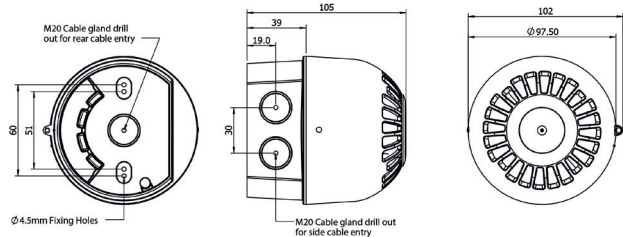

Specifications

Part No.	Base	Lens	Light Source	Audibility at 1m	Tones	Voltage	Current Sounder
TCC-0001	Red deep base	-	-	Up to 105dB (A)	32	24V DC	33mA
TCC-0002	Red deep base	Amber lens	9 LEDs	-	-	24V DC	33mA
TCC-0003	Red deep base	Red lens	9 LEDs	-	-	24V DC	33mA
TCC-0004	Red deep base	Clear lens with Blue LEDs	9 LEDs	-	-	24V DC	33mA
TCC-0005	Red deep base	Clear lens with Green LEDs	9 LEDs	-	-	24V DC	33mA
TCC-0006	Red deep base	Clear lens with White LEDs	9 LEDs	-	-	24V DC	33mA
TCC-0007	Red deep base	Amber lens	9 LEDs	Up to 105dB (A)	32	24V DC	33mA
TCC-0008	Red deep base	Red lens	9 LEDs	Up to 105dB (A)	32	24V DC	33mA
TCC-0009	Red deep base	Clear lens with Blue LEDs	9 LEDs	Up to 105dB (A)	32	24V DC	33mA
TCC-0010	Red deep base	Clear lens with Green LEDs	9 LEDs	Up to 105dB (A)	32	24V DC	33mA
TCC-0011	Red deep base	Clear lens with White LEDs	9 LEDs	Up to 105dB (A)	32	24V DC	33mA

Certification: ATEX (EMT17ATEX0012X) IECEx (EMT 17.0005X)

Beacon: 9 SMT LED's with either 1 Hz flash rate or static mode

Operating Temp: -40°C to +55°C

Cable Entries: 3 x M20

IP Rating: IP66

Sounder: 2 Stage alarm with 32 Selectable tones

Construction: Flame Retardant Polycarbonate

Humidity: >90% at 20°C

Weight: 0.33kg

klaxon®