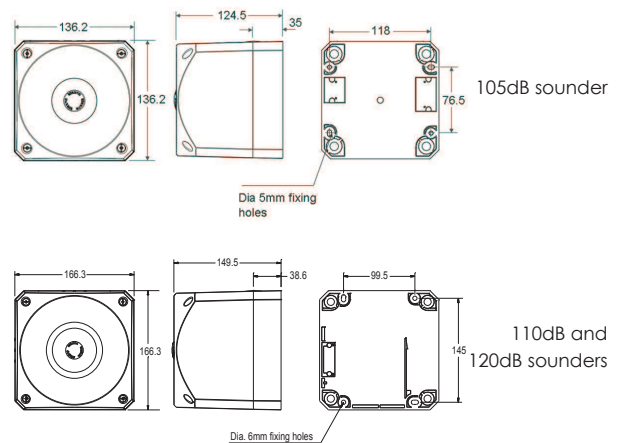

Specifications

Part No.	Description	Audibility at 1m	Tones	Voltage	Current (tone dependent)
PNS-0001	Nexus 105	Up to 113dB (A)	64	10-60V DC	8-40mA
PNS-0013	Nexus 110	Up to 116dB (A)	64	10-60V DC	10-50mA
PNS-0005	Nexus 120	Up to 120dB (A)	64	10-60V DC	120-550mA

IP Rating: IP66 **Operating Temp:** -25°C to +70°C **Cable Entries:** 5 **Weight:** 105dB Sounder - 0.7kg; 110dB Sounder - 1.1Kg; 120dB Sounder - 1.8Kg
Compliance: EN54-3 Type B