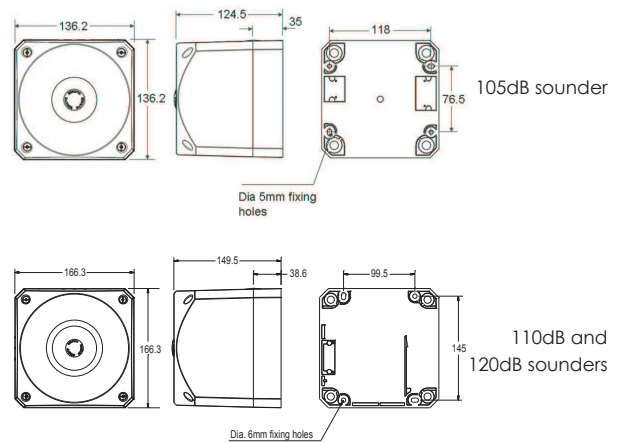

Specifications

Part No.	Description	Audibility at 1m	Tones	Voltage	Current (tone dependent)
PNS-0009	Nexus 105	Up to 113dB (A)	64	110/230V AC	40mA (max)
PNS-0018	Nexus 110	Up to 116dB (A)	64	110/230V AC	40mA (max)
PNS-0020	Nexus 110	Up to 116dB (A)	64	24-48V AC	10-50mA
PNS-0011	Nexus 120	Up to 120dB (A)	64	110/230V AC	200mA (max)

IP Rating: IP66 **Operating Temp:** -25°C to +55°C **Cable Entries:** 5 **Weight:** 105dB Sounder - 0.7kg; 110dB Sounder - 1.1Kg; 120dB Sounder - 1.8Kg